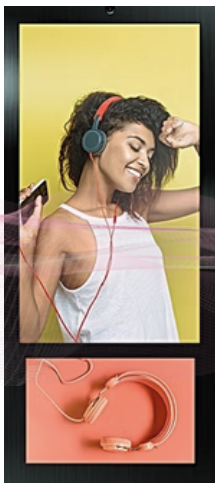

Tempered glass protection

Covers all screen surface and provides anti-scratch and anti-collision effect.
Anti-glare coating for better side view