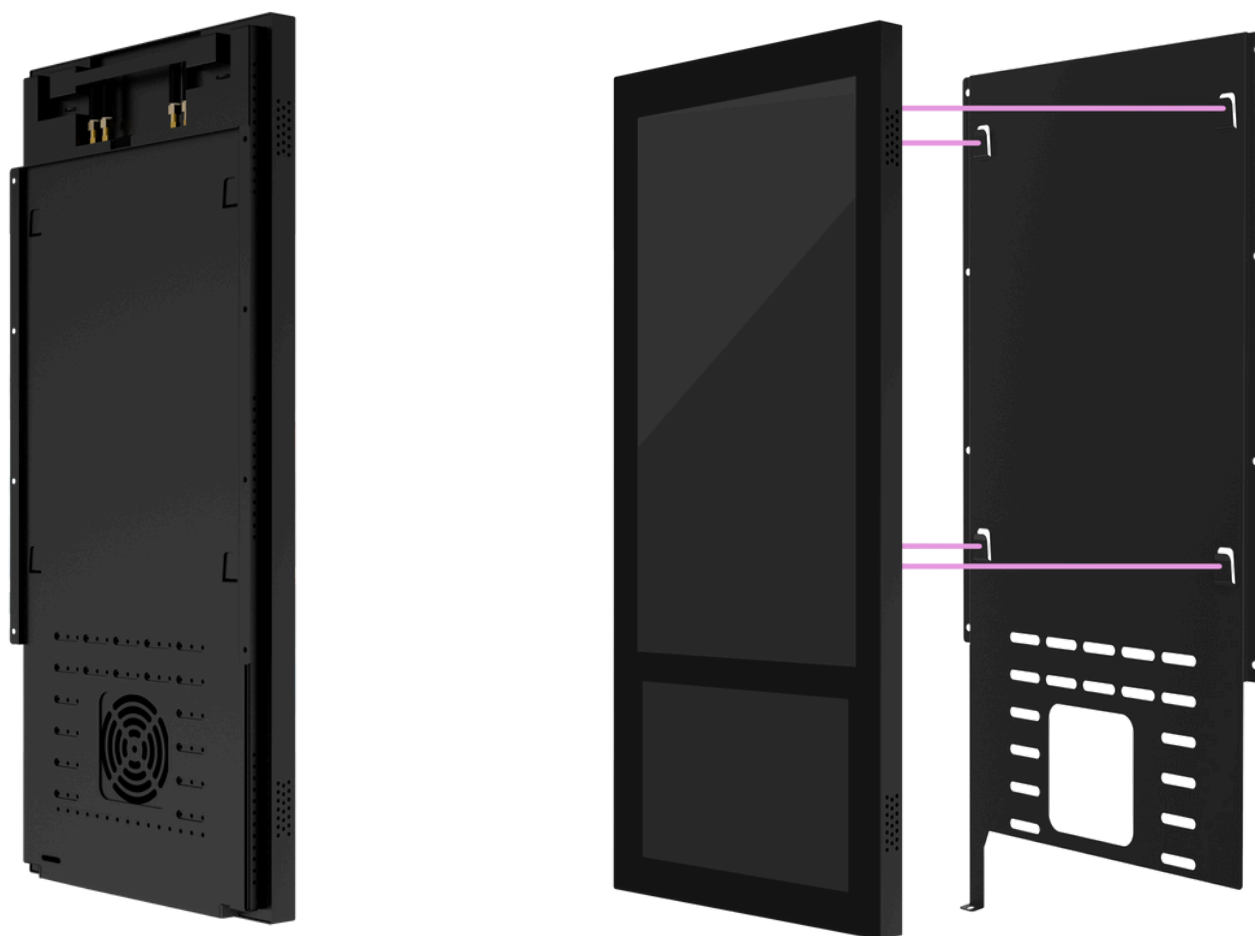

The Ei Slim Dual advertising screen boasts an industrial design perfect for elevators and indoor spaces. With 4G and Wi-Fi connectivity, it ensures reliable content delivery.

The smart wall mount bracket allows for easy installation and optimal viewing. Enhance your advertising strategy with this stylish and functional display solution.

4g on board

Our screen comes with a built-in 4G SIM card slot, so you can enjoy mobile internet connectivity on your screen at any place. It gives you freedom and independence from local LAN or Wi-Fi. Build your ad networks smart.

REDESIGNED SCREEN WALL MOUNTING BRACKET

The redesigned wall mount bracket enables the installation of the Ei-Slim dual screen display on any wall surface, whether in elevators or indoors.

An additional 2mm gap has been added between the screen and the wall to enhance backdoor ventilation, contributing to the longevity of the screen's usage.

EI SLIM DUAL TECH SPECS:

Model	EI-Slim Dual	Audio&ports	Speakers x 2 units
Serial No:	Ei 2201		USB x 4, HDMI x 1, VGA x 1, LAN x 1, Mic and Audion
Dimensions	28.3 x 63.1 x 3.85		
Device color	Black matt	INTERNET	Built in LAN, WiFi 2.4, 4G
Weight	7 kg	Camera	FHD FR FD, 160 degree
Upper screen		Multimedia ports	4 USB
Size	18.5 inch		PEG-1,MPEG-2,MPEG-4,H.263,H.264,VC1,RV
Resolutions	1366*768	Image and Video format	support up to 1080pAudio MP3/WMA/AAC etc.
Brightness	350 CD/m2		.jpeg, 16:9 1280*720
Lower screen		Power:	220-240V 50-60 hz
Size	10.1 inch		
Resolutions	1280*800	Storage	0°C to + 60°C
Brightness	350 CD/m2	Working temperature	0°C to + 45°C
		Ambient humidity level	RH 75
System			
CPU	Intel Core i5 - U series		
RAM	4 GB		
ROM	128 SSD		
OS	Windows 10 LTSC 2021		